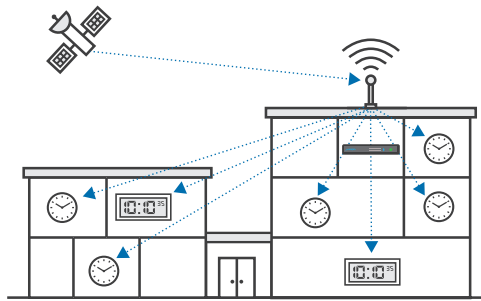

Personal Series Digital Clocks

72MHz

The Personal Series Clock combines the accuracy of GPS or Network Time Protocol synchronized time with contemporary styling desired for patient, dorm and office spaces. The Primex proprietary 72MHz wireless transmission frequency delivers the perfect combination of distance and signal strength to easily penetrate common building materials, and transmit across longer distances with less potential for signal interference to ensure the Personal Series clocks remain synchronized with every other Primex 72MHz Series clock in your facility.

Ideal for Offices, Public Areas and Patient Rooms

The Personal Series LCD clock has been specifically styled to provide the accuracy of synchronized time and date display in the more personal spaces in your facility. Designed to mount securely to the wall or stand on a desktop, the Personal Series clock provides you with another option to deploy synchronized time throughout every room in your facility.

SPECS

- Backlight switch for Off, Low, or High settings
- Mounts on wall with patented anti-theft clock lock, and also includes easel stand for desk or tablet use
- Automatically adjusts for Daylight Saving Time
- Overall – 7.5"H (19.1cm) x 11.5"W (29.2cm) x 1.75"D (4.5cm)
- **Display Screens:**
 - Time – 2.25"H (5.7cm) x 5.5"W (14cm)
 - Calendar – 1.5"H (3.8cm) x 5.5"W (14cm)
- Weight: 1.25 lbs (.57kg)
- Display options controlled via the OneVue online interface
 - 12- or 24-hour format
 - Day of the week on or off
 - Date formats:
 - North America - MM/DD/YY,
 - Europe - DD/MM/YY