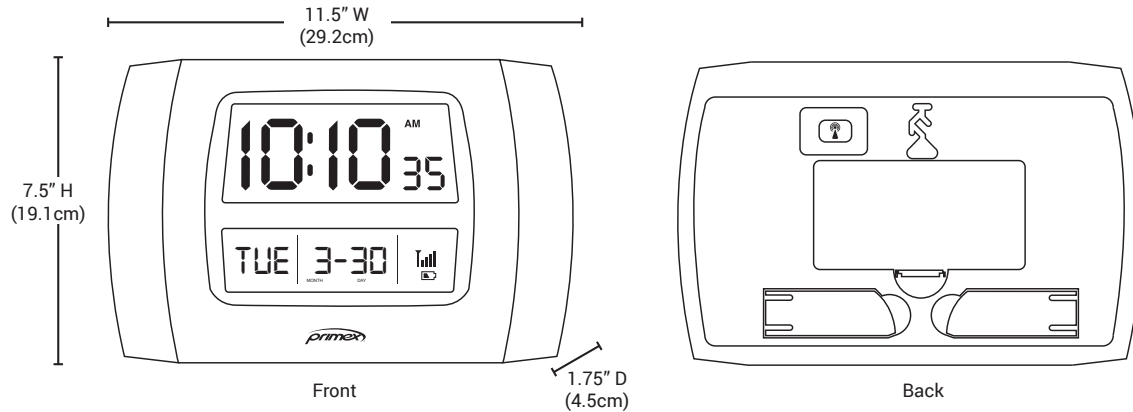

SPECS

- Backlight switch for Off, Low, or High settings
- Mounts on wall with patented anti-theft clock lock, and also includes easel stand for desk or tablet use
- Automatically adjusts for Daylight Saving Time
- Overall – 7.5"H (19.1cm) x 11.5"W (29.2cm) x 1.75"D (4.5cm)
- **Display Screens:**
 - Time – 2.25"H (5.7cm) x 5.5"W (14cm)
 - Calendar – 1.5"H (3.8cm) x 5.5"W (14cm)
- Weight: 1.25 lbs (.57kg)
- Display options controlled via the OneVue online interface
 - 12- or 24-hour format
 - Day of the week on or off
 - Date formats:
 - North America - MM/DD/YY,
 - Europe - DD/MM/YY