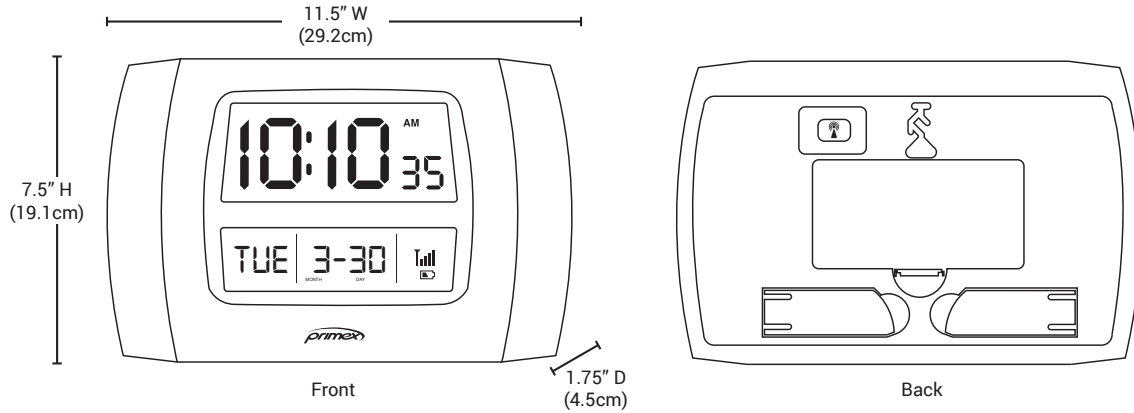

Personal Series LCD Clock

- Clocks 'wake up' once daily
- Clocks synchronize time via the Bridge
- Clocks form network based on strongest signal to another clock or a Bridge
- If one clock fails, other clocks will 'find their way home' to the strongest signal
- Bridge reports clock status to OneVue
- OneVue accessible via PC or mobile device

SPECS

- Backlight switch for Off, Low, or High settings
- Mounts on wall with patented anti-theft clock lock, and also includes easel stand for desk or tabletop use
- Automatically adjusts for Daylight Saving Time
- Overall – 7.5"H (19.1cm) x 11.5"W (29.2cm) x 1.75"D (4.5cm)