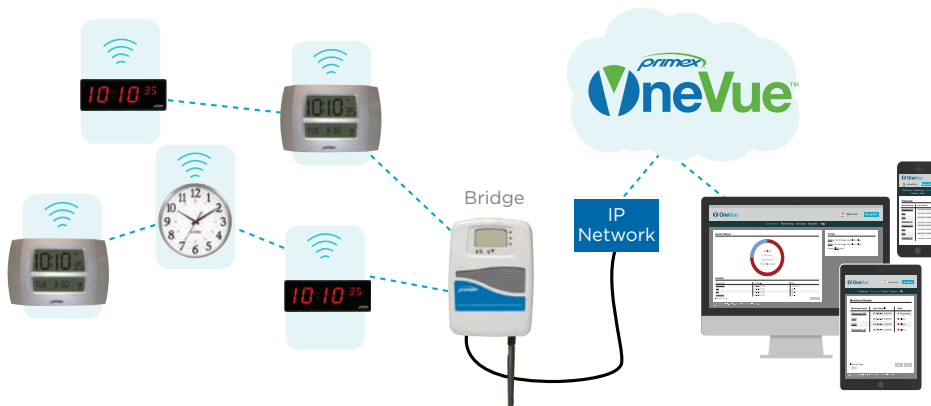

Personal Series LCD Clock

Bluetooth® Wireless Technology

Add the convenience of digital synchronized time to patient rooms, offices, and other personal spaces in your facility. Our Personal Series clocks use Bluetooth Low Energy to remain synchronized throughout your facility. You can configure clock display settings and monitor for unforeseen problems through our OneVue software platform.

The Personal Series LCD clock offers both the accuracy of synchronized time along with the convenience and contemporary styling desired for personal space. With the ability to mount securely to the wall or stand on a desktop, the Personal Series clock offers great deployment flexibility.

Personal Series LCD Clock

- Clocks 'wake up' once daily
- Clocks synchronize time via the Bridge
- Clocks form network based on strongest signal to another clock or a Bridge
- If one clock fails, other clocks will 'find their way home' to the strongest signal
- Bridge reports clock status to OneVue
- OneVue accessible via PC or mobile device

SPECS

- Backlight switch for Off, Low, or High settings
- Mounts on wall with patented anti-theft clock lock, and also includes easel stand for desk or tabletop use
- Automatically adjusts for Daylight Saving Time
- Overall – 7.5"H (19.1cm) x 11.5"W (29.2cm) x 1.75"D (4.5cm)