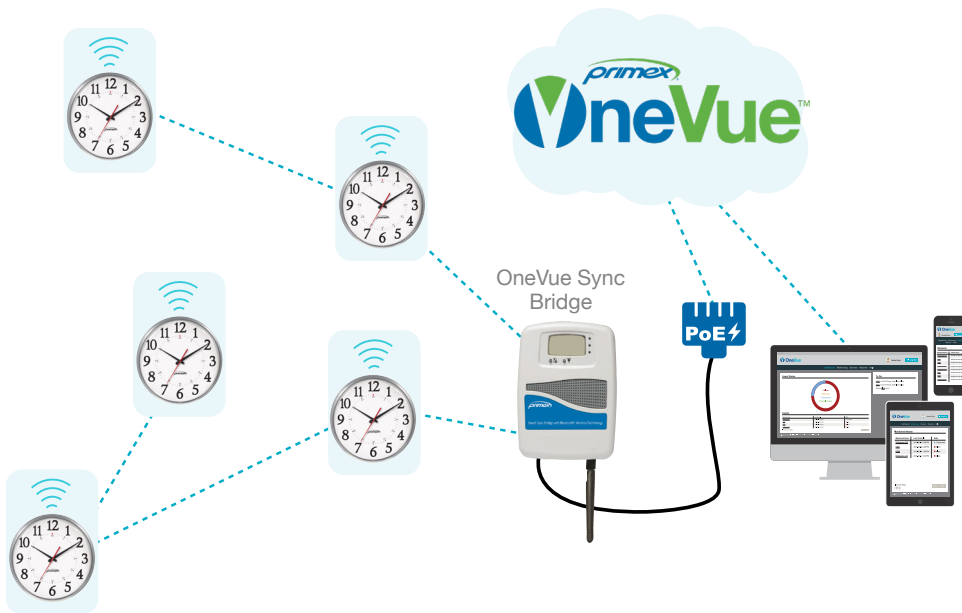

OneVue Sync Bluetooth®

OneVue Platform

- OneVue Sync clocks 'wake up' once daily
- Clocks synchronize time via OneVue Sync Bridge
- Clocks form network based on strongest signal to another clock or the OneVue Sync Bridge
- If one clock fails, other clocks will 'find their way home' to the strongest signal
- OneVue Sync Bridge reports clock status to OneVue
- OneVue accessible via PC or mobile devices
- Two-year warranty on OneVue Sync Traditional Series analog clocks (Exception: 1-year warranty on Education Series)

For any customer who requires time synchronization, the Bluetooth® wireless technology solution is an uncomplicated, easy to install, product that continually and automatically recreates its own network. Competitively priced, OneVue Sync clocks with Bluetooth Wireless Technology are available solely through Primex, the sync time leader, and our certified partner network. Available in a variety of colors, sizes and dial options including custom dials to showcase your facility name or logo.